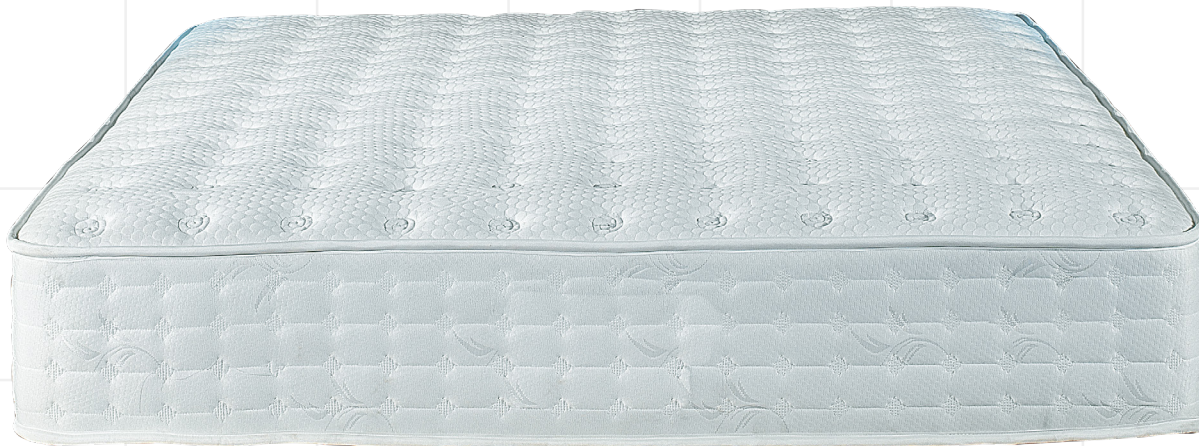

CLEARANCE

Mattress

CHANGEABLE
SIZE

CHANGEABLE
FEATURE

DOUBLE-SIDE

7 LAYERS

BOX SPRING

260 MM

FABRIC
200 GR

ROLL PACK
/ PRESS
AVAILABLE

SUPER