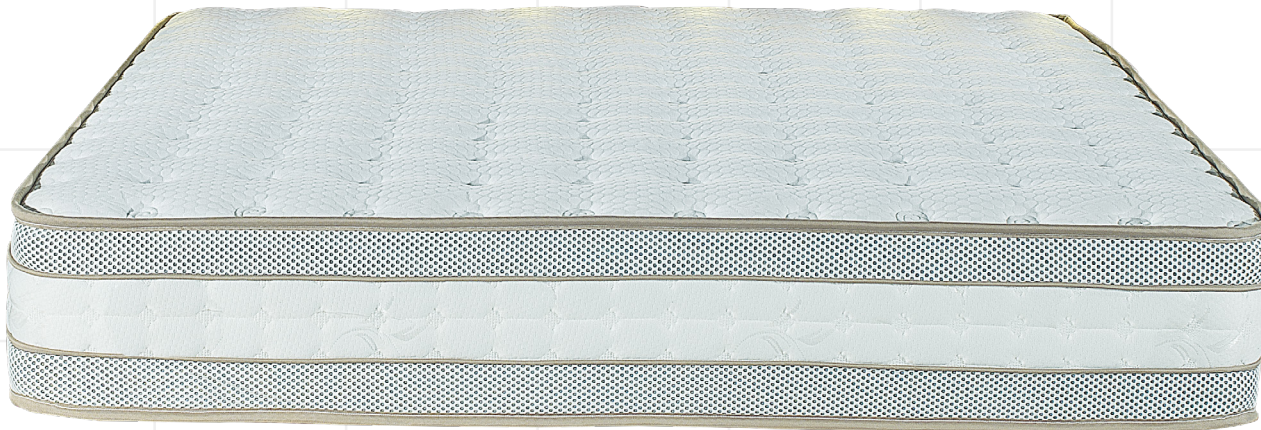

CAPPADOCIA

Mattress

CHANGEABLE
SIZE

CHANGEABLE
FEATURE

DOUBLE-SIDE

7 LAYERS

BOX SPRING

260 MM

FABRIC
200 GR

ROLL PACK
/ PRESS
AVAILABLE

SUPER