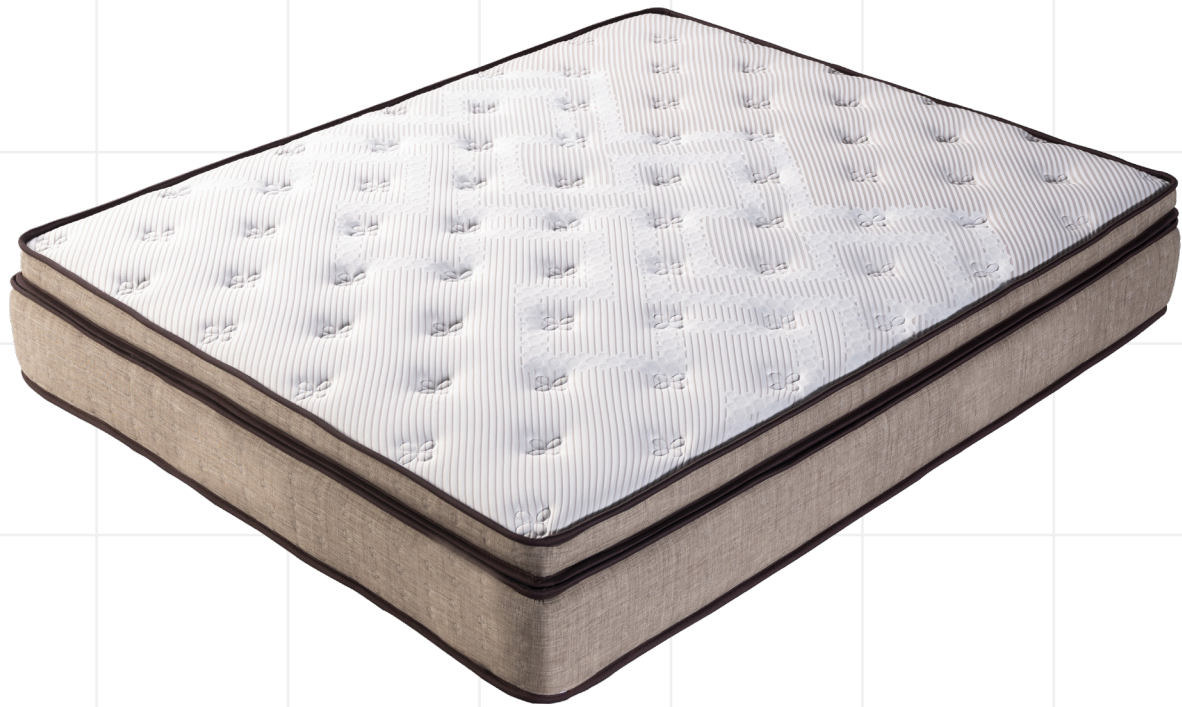

CHANGEABLE
SIZE

CHANGEABLE
FEATURE

DOUBLE-SIDE

7 LAYERS

BOX SPRING

260 MM

FABRIC
200 GR

ROLL PACK
/ PRESS
AVAILABLE